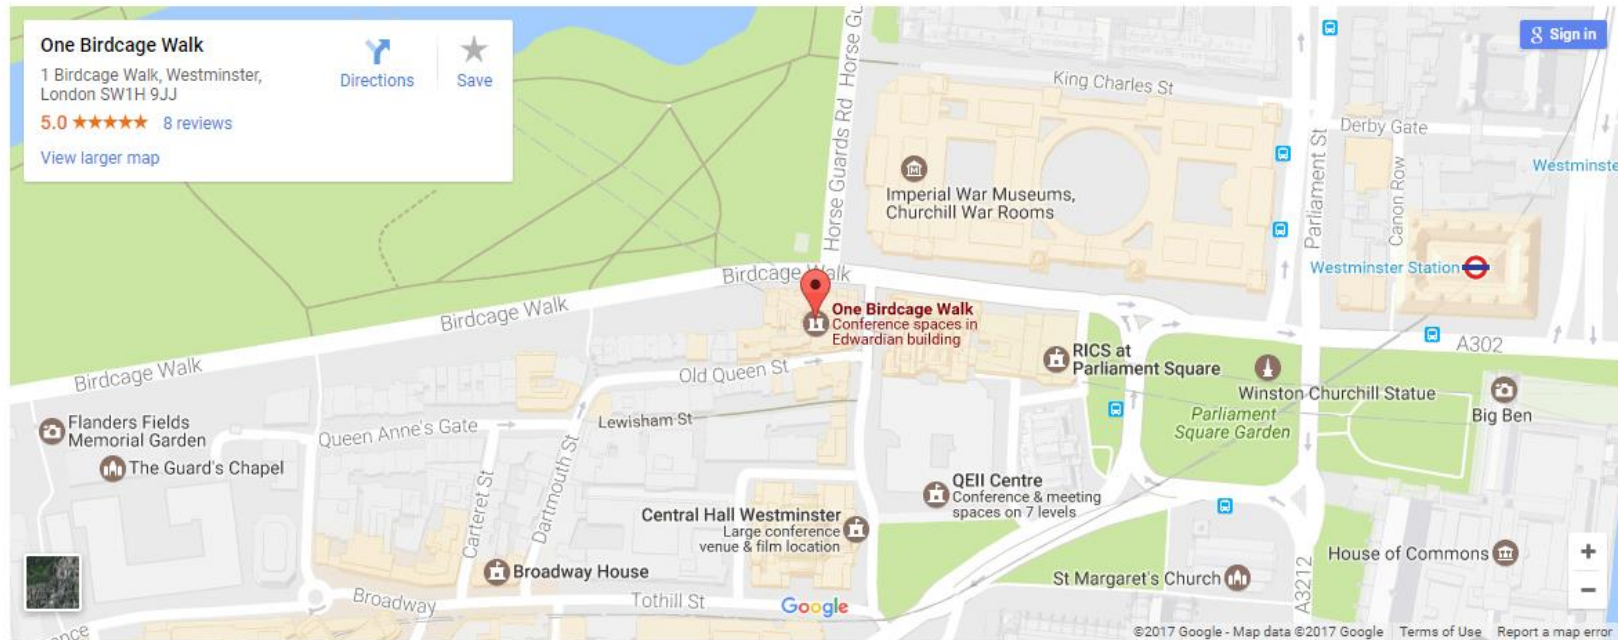

One Birdcage Walk Directions

Contact us at: 020 7973 1248 or enquiries@onebirdcagewalk.com

Westminster tube station (5 minute walk)

Jubilee and District and Circle lines

- Take Exit 6.
- Turn left out of underpass and take next right on to Great George Street.
- Walk along Great George Street and cross over Horse Guards Parade.
- Cross over the road at the pedestrian crossing on your left.
- The main entrance to One Birdcage Walk is on your left.

St James's Park tube station (5 minute walk)

District and Circle lines

- Exit the station onto Tothill Street.
- Turn left onto Dartmouth Street.
- At the end of the street walk down Cockpit Steps.
- At the bottom of the steps turn right and walk along Birdcage Walk.
- The main entrance to One Birdcage Walk is the first building on your right.